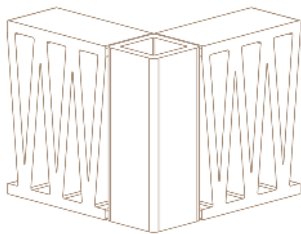

Klay

Corner Block Series

SPECIFICATIONS

PRODUCT ID SQR 130 | 150 | 190 | 265 | 330

DESCRIPTION Screen Block, Square corner block

COLOURS  Chai  Espresso  Latte

Allow 1.5% size variation

Screen Blocks

Natural clay corner breeze/screen blocks offer a practical and aesthetic solution for finishing off corners in intricate screen block designs. Their versatile shape allows for seamless integration, creating clean, sharp lines that enhance the overall structure. Made from durable natural clay, these corner blocks add an earthy touch while ensuring longevity and stability. Perfect for both indoor and outdoor applications, they help maintain the design's fluidity without sacrificing functionality. These blocks are an ideal choice for those seeking a refined, cohesive finish in architectural features.

SQR130 **1.37kg**

100 X 130 X 100
Length x Height x Width
65/m²
10mm mortar joint

SQR150 **1.06kg**

100 X 150 X 100
Length x Height x Width
57/m²
10mm mortar joint

SQR190 **2.05kg**

100 X 190 X 100
Length x Height x Width
45/m²
10mm mortar joint