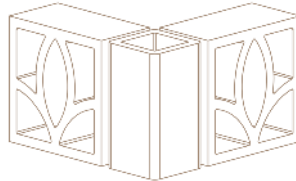

Klay

Corner Block Series

SPECIFICATIONS

PRODUCT ID SQR 130 | 150 | 190 | 265 | 330

DESCRIPTION Screen Block, Square corner block

COLOURS  Chai  Espresso  Latte

Allow 1.5% size variation

Screen Blocks

SQR130 **1.37kg**

100 X 130 X 100
Length x Height x Width
65/m²
10mm mortar joint

SQR150 **1.06kg**

100 X 150 X 100
Length x Height x Width
57/m²
10mm mortar joint

SQR190 **2.05kg**

100 X 190 X 100
Length x Height x Width
45/m²
10mm mortar joint

SQR265 **2.85kg**

100 X 265 X 100
Length x Height x Width
33/m²
10mm mortar joint

SQR330 **3.55kg**

100 X 330 X 100
Length x Height x Width
27/m²
10mm mortar joint