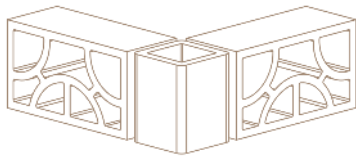

Klay

Corner Block Series

SPECIFICATIONS

PRODUCT ID SQR 130 | 150 | 190 | 265 | 330

DESCRIPTION Screen Block, Square corner block

COLOURS  Chai  Espresso  Latte

Allow 1.5% size variation

Screen Blocks

Natural clay corner breeze/screen blocks offer a practical and aesthetic solution for finishing off corners in intricate screen block designs. Their versatile shape allows for seamless integration, creating clean, sharp lines that enhance the overall structure. Made from durable natural clay, these corner blocks add an earthy touch while ensuring longevity and stability. Perfect for both indoor and outdoor applications, they help maintain the design's fluidity without sacrificing functionality. These blocks are an ideal choice for those seeking a refined, cohesive finish in architectural features.

SQR130 **1.37kg**

100 X 130 X 100
Length x Height x Width
65/m²
10mm mortar joint

SQR150 **1.06kg**

100 X 150 X 100
Length x Height x Width
57/m²
10mm mortar joint

SQR190 **2.05kg**

100 X 190 X 100
Length x Height x Width
45/m²
10mm mortar joint

SQR265 **2.85kg**

100 X 265 X 100
Length x Height x Width
33/m²
10mm mortar joint

SQR330 **3.55kg**

100 X 330 X 100
Length x Height x Width
27/m²
10mm mortar joint