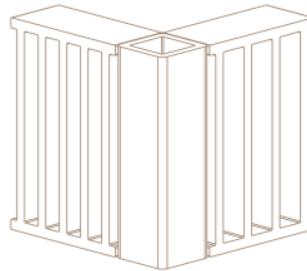

Klay

Corner Block Series

SPECIFICATIONS

PRODUCT ID SQR 130 | 150 | 190 | 265 | 330

DESCRIPTION Screen Block, Square corner block

COLOURS  Chai  Espresso  Latte

Allow 1.5% size variation

Screen Blocks

Natural clay corner breeze/screen blocks offer a practical and aesthetic solution for finishing off corners in intricate screen block designs. Their versatile shape allows for seamless integration, creating clean, sharp lines that enhance the overall structure. Made from durable natural clay, these corner blocks add an earthy touch while ensuring longevity and stability. Perfect for both indoor and outdoor applications, they help maintain the design's fluidity without sacrificing functionality. These blocks are an ideal choice for those seeking a refined, cohesive finish in architectural features.

SQR130 **1.37kg**

100 X 130 X 100
Length x Height x Width
65/m²
10mm mortar joint

SQR150 **1.06kg**

100 X 150 X 100
Length x Height x Width
57/m²
10mm mortar joint

SQR190 **2.05kg**

100 X 190 X 100
Length x Height x Width
45/m²
10mm mortar joint