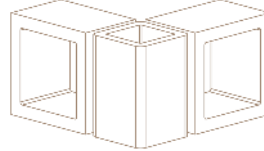

Klay

Corner Block Series

SPECIFICATIONS

PRODUCT ID SQR 130 | 150 | 190 | 265 | 330

DESCRIPTION Screen Block, Square corner block

COLOURS  Chai  Espresso  Latte

Allow 1.5% size variation

Screen Blocks

SQR130 **1.37kg**

100 X 130 X 100
Length x Height x Width
65/m²
10mm mortar joint

SQR150 **1.06kg**

100 X 150 X 100
Length x Height x Width
57/m²
10mm mortar joint

SQR190 **2.05kg**

100 X 190 X 100
Length x Height x Width
45/m²
10mm mortar joint