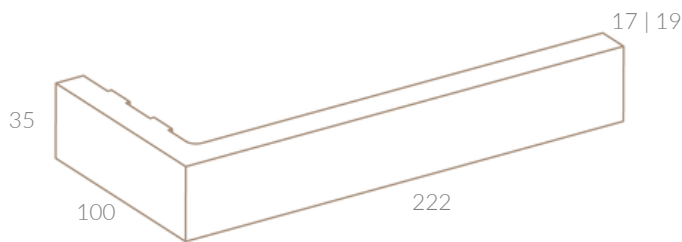

Klay

SPECIFICATIONS

PRODUCT ID KTR222

DESCRIPTION Klompie tile return

FINISH Smooth or Travertine

COLOURS Chai Espresso Latte

Allow 1.5% size variation

KTR222S **0.38kg**

222 X 100 X 35 X 19
Length x Height x Width x Thickness
22/ linear m
10mm grout joint

KTR222T **0.34kg**

222 X 100 X 35 X 17
Length x Height x Width x Thickness
22/ linear m
10mm grout joint

Klompie Tile Return