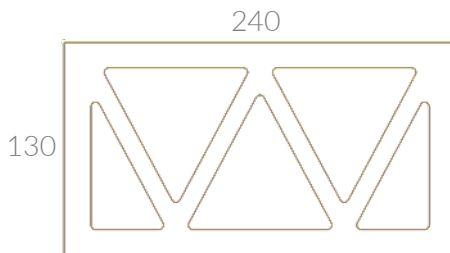

Klay

Screen Block Wilburt

SPECIFICATIONS

PRODUCT ID	SBR240W
COVERAGE	28.5/m ² (10mm mortar joint)
DESCRIPTION	Rectangular Series, Wilburt
MASS	3.6 Kg
SIZE	240 mm (length) 100 mm (width) 130 mm (height)
COLOURS	 Chai Espresso Latte