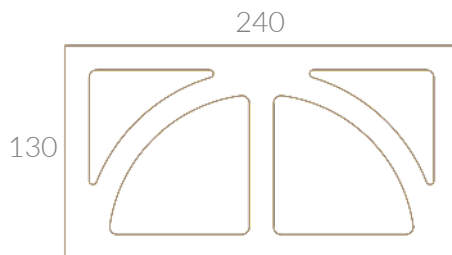

SBR240SP **2.65kg**

240 X 130 X 100

Length x Height x Width

28.5/m²

10mm mortar joint

SBR240DP **2.95kg**

240 X 130 X 100

Length x Height x Width

28.5/m²

10mm mortar joint

SBR240TP **3.45kg**

240 X 130 X 100

Length x Height x Width

28.5/m²

10mm mortar joint

Klay

SPECIFICATIONS

PRODUCT ID	SBR240ARCH
COVERAGE	28.5/m ² (10mm mortar joint)
DESCRIPTION	Rectangular Series, Arch
MASS	3.35 Kg
SIZE	240 mm (length) 100 mm (width) 130 mm (height)
COLOURS	 Chai Espresso Latte