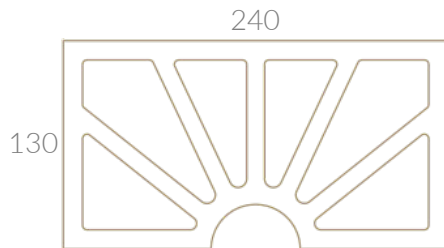

Klay

Screen Block Sunrise

SPECIFICATIONS

PRODUCT ID	SBR240SUN
COVERAGE	28.5/m² (10mm mortar joint)
DESCRIPTION	Rectangular series, Sunrise
MASS	3.6 Kg
SIZE	240 mm (length) 100 mm (width) 130 mm (height)
COLOURS	 Chai Espresso Latte

Allow 1.5% size variation

Screen Blocks

Screen blocks are experiencing a significant resurgence as an architectural element, appreciated for their ornamental appearance while providing practical benefits such as ventilation, privacy, and sun protection. These versatile blocks can be used in various applications, including yard enclosures, fencing, decorative screens, balustrades, wall adornments, and creating outdoor rooms.

Produced in countries such as Spain, India, Mexico, Florida, and South Africa, Screen blocks often evoke memories of 1960s beach bungalows. However, their use has evolved considerably in recent years.

Screen blocks now serve as eye-catching design features for maximalists who seek bold, striking elements, while their availability in neutral colours and clean lines also caters to minimalist aesthetics.