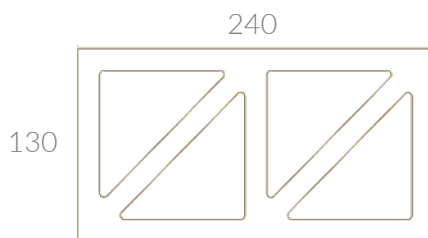

Klay

SPECIFICATIONS

PRODUCT ID	SBR240Z
COVERAGE	28.5/m² (10 mm mortar joint)
DESCRIPTION	Rectangular series, Zen
MASS	3.5 Kg
SIZE	240 mm (length) 100 mm (width) 130 mm (height)
COLOURS	 Chai Espresso Latte

Allow 1.5% size variation

Screen Blocks

Screen blocks are experiencing a significant resurgence as an architectural element, appreciated for their ornamental appearance while providing practical benefits such as ventilation, privacy, and sun protection. These versatile blocks can be used in various applications, including yard enclosures, fencing, decorative screens, balustrades, wall adornments, and creating outdoor rooms.

Produced in countries such as Spain, India, Mexico, Florida, and South Africa, Screen blocks often evoke memories of 1960s beach bungalows. However, their use has evolved considerably in recent years.

Screen blocks now serve as eye-catching design features for maximalists who seek bold, striking elements, while their availability in neutral colours and clean lines also caters to minimalist aesthetics.

Screen Block Zen