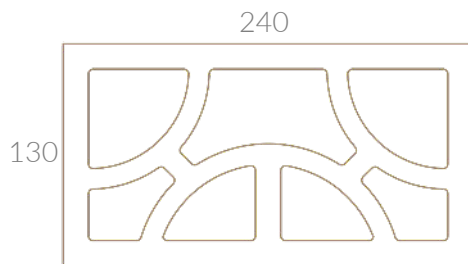

SBR240SP **2.65kg**

240 X 130 X 100

Length x Height x Width

28.5/m²

10mm mortar joint

SBR240DP **2.95kg**

240 X 130 X 100

Length x Height x Width

SPECIFICATIONS

PRODUCT ID	SBR240ARCH
COVERAGE	28.5/m ² (10mm mortar joint)
DESCRIPTION	Rectangular Series, Arch
MASS	3.35 Kg
SIZE	240 mm (length) 100 mm (width) 130 mm (height)
COLOURS	 Chai Espresso Latte

Screen Block Arch

Klay

Screen Block Ventana

SPECIFICATIONS

PRODUCT ID	SBR240VEN
COVERAGE	28.5/m ² (10mm mortar joint)
DESCRIPTION	Rectangular Series, Ventana
MASS	3.5 Kg
SIZE	240 mm (length) 100 mm (width) 130 mm (height)
FINISH	Smooth
COLOURS	■ Chai ■ Espresso ■ Latte