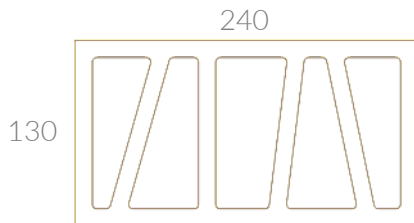

Screen blocks now serve as eye-catching design features for maximalists who seek bold, striking elements, while their availability in neutral colours and clean lines also caters to minimalist aesthetics.

Screen Block Zen

Klay

Screen Block Viento

SPECIFICATIONS

PRODUCT ID	SBR240VTO
COVERAGE	28.5/m ² (10mm mortar joint)
DESCRIPTION	Rectangular series, Viento
MASS	3 Kg
SIZE	240 mm (length) 100 mm (width) 130 mm (height)
COLOURS	 Chai Espresso Latte