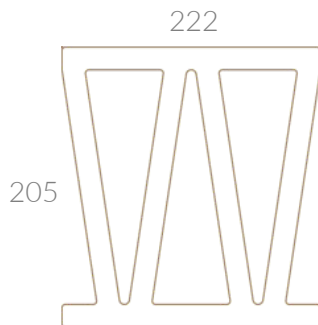

Klay

Screen Block Celosia

SPECIFICATIONS

| | |
|-------------|---|
| PRODUCT ID | SBI200CEL |
| COVERAGE | 21/m ² (10mm mortar joint) No lateral mortar joint required |
| DESCRIPTION | Intricate series, Celosia |
| MASS | 4.45 Kg |
| SIZE | 205 mm (length) 100 mm (width) 222 mm (height) |
| COLOURS | ■ Chai ■ Espresso ■ Latte |