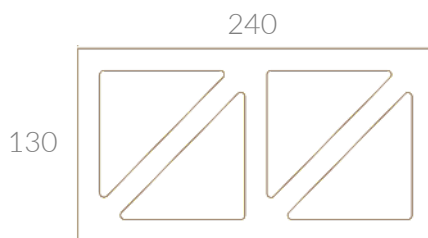

## SPECIFICATIONS

PRODUCT ID	SBR240Z
COVERAGE	28.5/m <sup>2</sup> (10 mm mortar joint)
DESCRIPTION	Rectangular series, Zen
MASS	3.5 Kg
SIZE	240 mm (length) 100 mm (width) 130 mm (height)
COLOURS	<span style="display: inline-block; width: 15px; height: 15px; background-color: #C8513E; margin-right: 5px;"></span> Chai <span style="display: inline-block; width: 15px; height: 15px; background-color: #333333; margin-right: 5px; margin-left: 20px;"></span> Espresso <span style="display: inline-block; width: 15px; height: 15px; background-color: #A9A9A9; margin-left: 20px;"></span> Latte

Allow 1.5% size variation