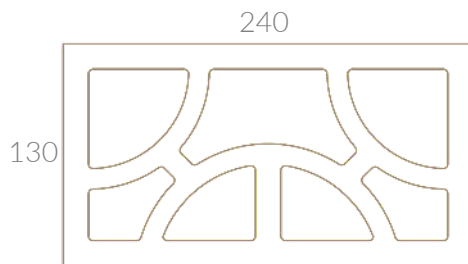

### SPECIFICATIONS

PRODUCT ID	SBR240VEN
COVERAGE	28.5/m <sup>2</sup> (10mm mortar joint)
DESCRIPTION	Rectangular Series, Ventana
MASS	3.5 Kg
SIZE	240 mm (length) 100 mm (width) 130 mm (height)
FINISH	Smooth
COLOURS	■ Chai ■ Espresso ■ Latte

Allow 1.5% size variation