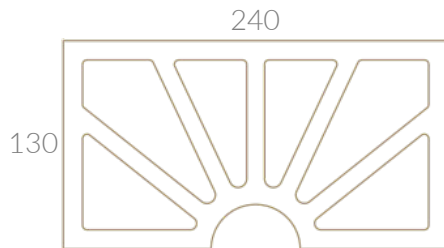

Klay

Screen Block Sunrise

SPECIFICATIONS

PRODUCT ID	SBR240SUN
COVERAGE	28.5/m ² (10mm mortar joint)
DESCRIPTION	Rectangular series, Sunrise
MASS	3.6 Kg
SIZE	240 mm (length) 100 mm (width) 130 mm (height)
COLOURS	 Chai Espresso Latte