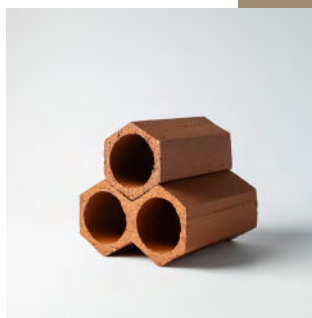

WINE RACK: DOUBLE | SINGLE

length (mm) 240
height (mm) 130
width (mm) 228 | 115
weight (kg) 4.5 | 2.35
finish smooth
colour latte | chai | espresso