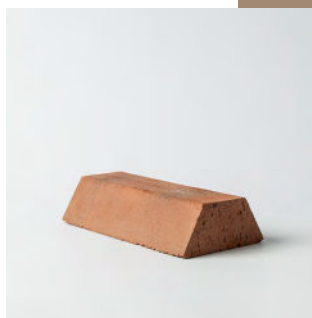

WINE RACK: ENDSTOP

length (mm) 240
height (mm) 58
width (mm) 130
weight (kg) 2.95
finish smooth
colour latte | chai | espresso