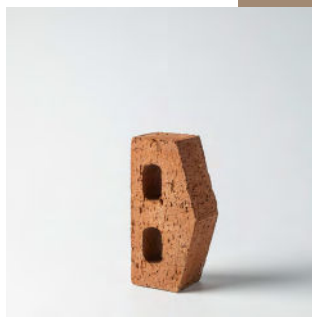

SPECIAL BRICK: DOUBLE CANT

length (mm) 222
height (mm) 76
width (mm) 110
weight (kg) 2.65
finish travertine
colour chai | espresso