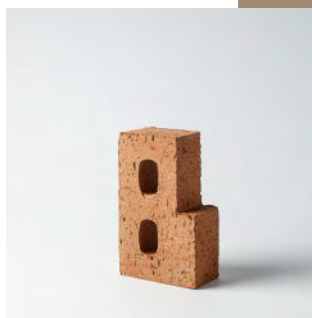

SPECIAL BRICK: L SHAPE

length (mm) 222
height (mm) 76
width (mm) 140 | 108
weight (kg) 3.6
finish travertine
colour chai | espresso