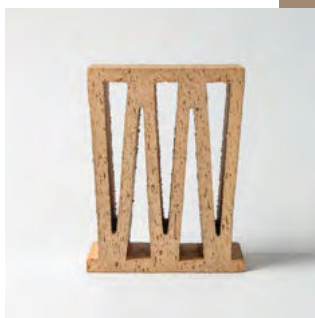

Intricate Series

CELOSIA

length (mm): 205
height (mm): 222
width (mm): 100
weight (kg): 4.45
colour: latte | chai | espresso

LATTICE

length (mm): 205
height (mm): 265
width (mm): 100
weight (kg): 6.2
colour: latte | chai | espresso