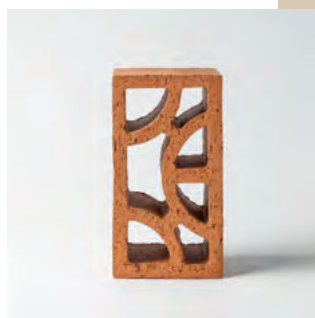

length (mm): 240
height (mm): 130
width (mm): 100
weight (kg): 3.5
colour: latte | chai | espresso