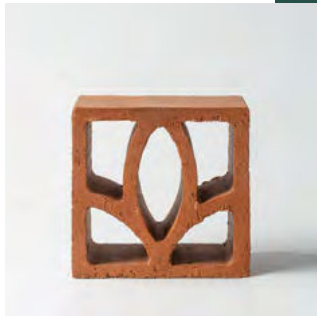

Square Series

SINGLE: LARGE | SMALL

length (mm) 190 | 150
 height (mm) 190 | 150
 width (mm) 100
 weight (kg) 3.5 | 2.4
 colour latte | chai | espresso

FYNBOS

length (mm): 190
 height (mm): 190
 width (mm): 100
 weight (kg): 3.45
 colour: latte | chai | espresso

FLOWER

length (mm): 150
 height (mm): 150
 width (mm): 110
 weight (kg): 1.8
 colour: latte | chai | espresso

PUZZLE

length (mm): 200
 height (mm): 200
 width (mm): 110
 weight (kg): 3.4
 colour: latte | chai | espresso